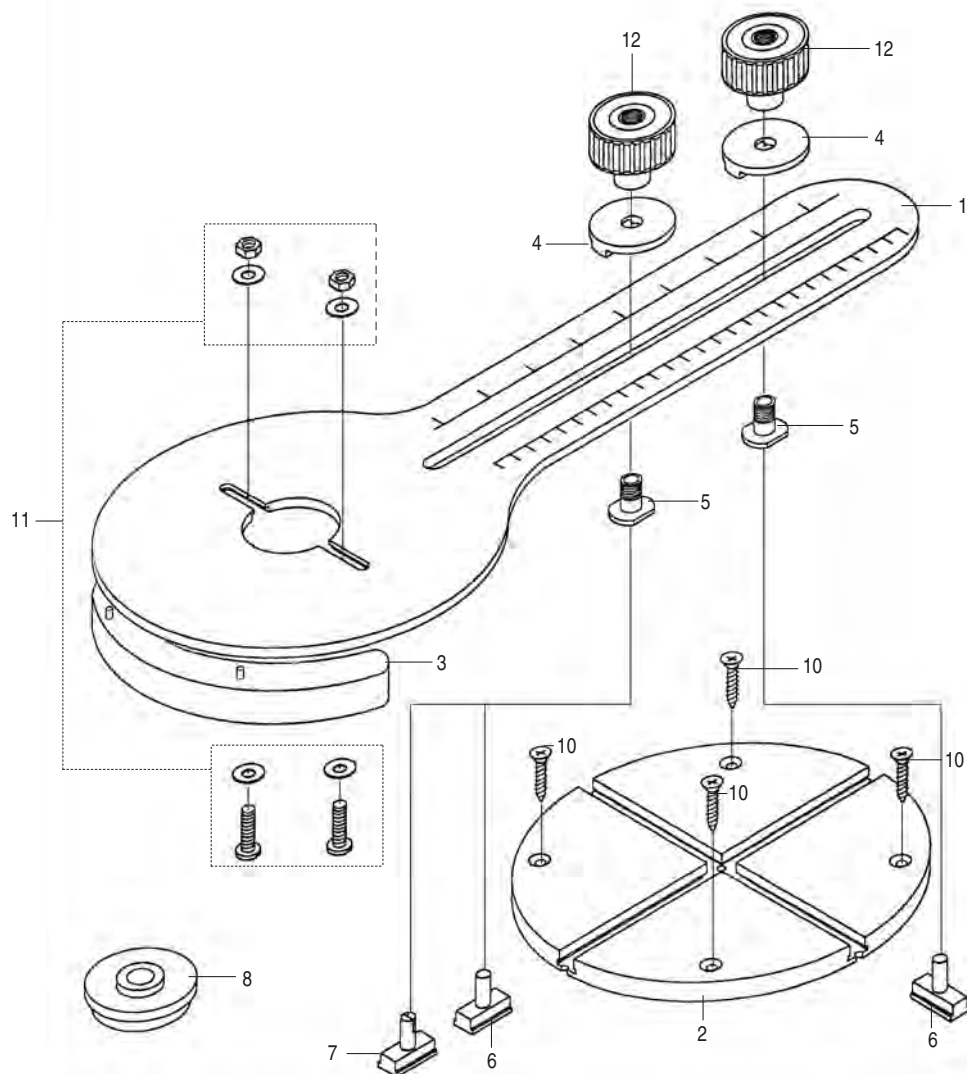

**ME/JIG - SPARE PARTS DIAGRAM**

**v3.1 06/2013**

Please use only Trend original spare parts.

<b>ME/JIG - SPARE PARTS LIST</b>			<b>v3.1 06/2013</b>
<b>Item</b>	<b>Qty.</b>	<b>Desc.</b>	<b>Ref.</b>
1	1	Main Plate	WP-MEJ/1
2	1	Cross Frame	WP-MEJ/2
3	1	Plate Support c/w Pins	WP-MEJ/3
4	2	Index Washer	WP-MEJ/4
5	2	Index Sleeve	WP-MEJ/5
6	2	Ellipse Slider	WP-MEJ/6
7	1	Circle Slider	WP-MEJ/7
8	1	Pencil Plug and Grommet	WP-MEJ/8
10	4	Screw Wood No 8 x 25mm	WP-SCW/100
11	1	Mounting Kit For Router	WP-MEJ/11
12	2	Knob Female M10	WP-MEJ/12
13	1	Manual	MANU/MEJ