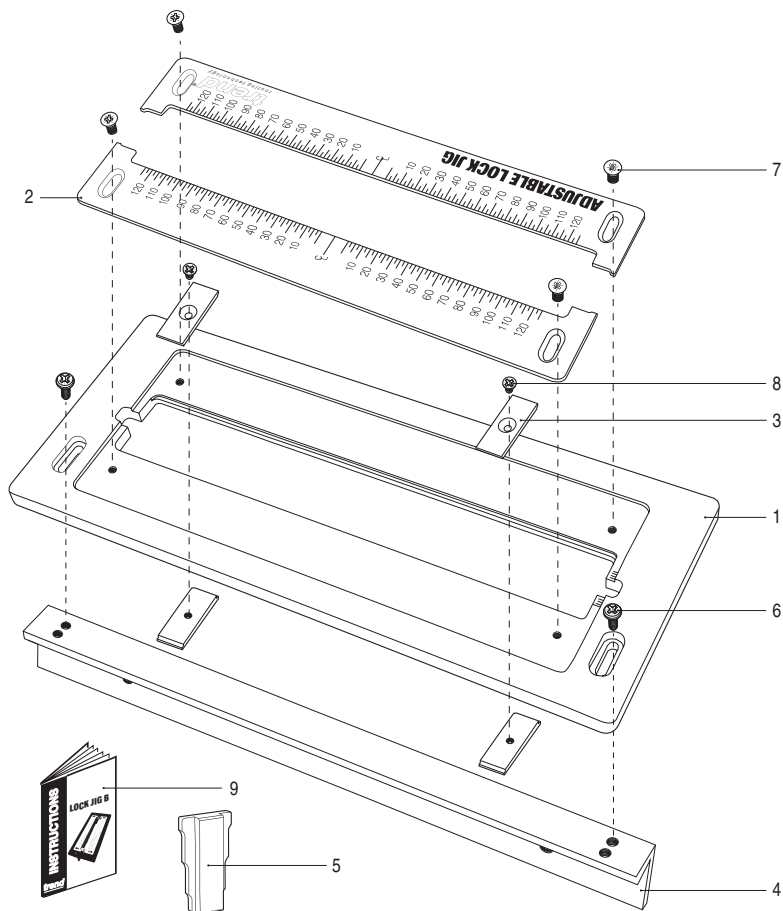

LOCK JIG B - SPARE PARTS LIST

Please use only Trend original spare parts.

v2.0 11/2013

LOCK JIG B - SPARE PARTS LIST			v2.0 11/2013
No.	Qty.	Desc.	Ref.
1	1	Top Plate	WP-LOCK/B/01
2	1	Sliding Inserts (Pair)	WP-LOCK/B/02
3	2	Length Stop (Two Part)	WP-LOCK/B/03
4	1	Clamp Bar	WP-LOCK/B/04
5	1	Setting Block (Pair)	WP-LOCK/B/05
6	2	Machine Screw M6 x 16mm Pan Pozi	WP-SCW/119
7	4	Machine Screw M5 x 10mm Csk Pozi	WP-SCW/120
8	2	Machine Screw M5 x 8mm Csk Pozi	WP-SCW/121
9	1	Manual	MANU/LOCK/B