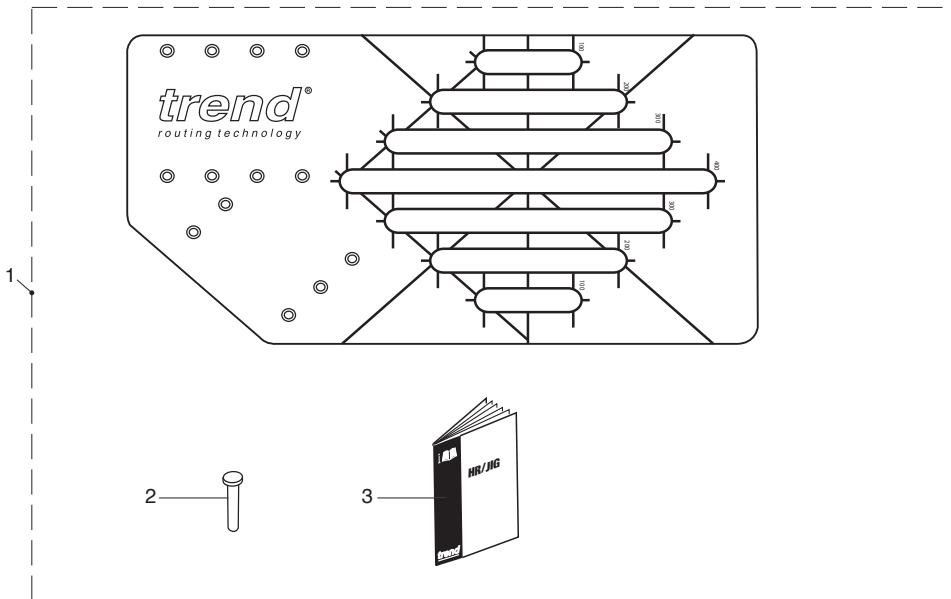

HR/JIG - SPARE PARTS DIAGRAM

v1.0 03/2014

Please use only Trend original spare parts.

HR/JIG - SPARE PARTS LIST			v1.0 03/2014
No.	Qty.	Desc.	Ref.
1	1	Hot Rod Jig	HR/JIG
2	1	Pins 10mmØ (Pack of 4)	KWJ/PIN/4
3	1	Manual	MANU/HR