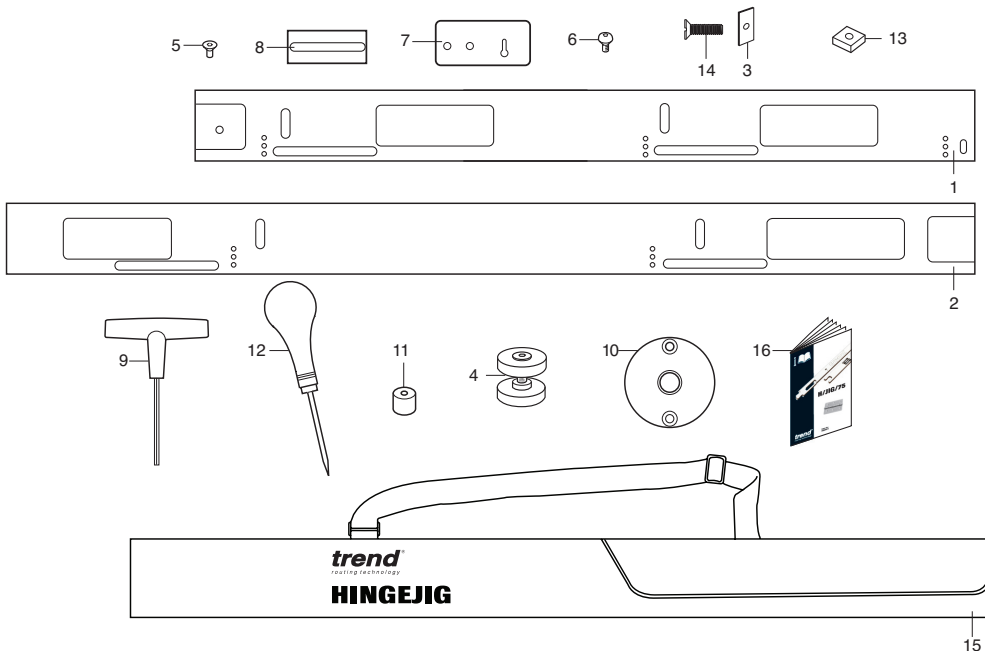

H/JIG/B - SPARE PARTS DIAGRAM

V2.0 02/2011

Please use only Trend original spare parts.

H/JIG/B - SPARE PARTS LIST			V2.0 02/2011
No.	Qty.	Desc.	Ref.
1	1	Jig Body Short (Top)	WP-HJ/B/01
2	1	Jig Body Long (Bottom)	WP-HJ/B/02
3	1	Swivel Plate	WP-HJ/B/04
4	3	Edge Stop Complete	WP-HJ/B/05
5	4	Machine Screw Countersink M5 x 10mm for Adjustment Plate	WP-HJ/B/06
6	3	Machine Screw Dome M5 x 8mm for Connecting Plate	WP-HJ/B/07
7	1	Connecting Plate	WP-HJ/B/08
8	1	Adjustment Plate	WP-HJ/B/09
9	1	T-Handle Hex Key 3mm A/F	HK/T/03
10	1	Guide Bush 16mm Dia.	GB160
11	6	Plastic Spacer	WP-HJ/08
12	3	Bradawl	WP-HJ/09
13	1	Nut Square M5	WP-NUT/07
14	1	Machine Screw Csk M5 x 16mm Pozij [®]	WP-SCW/11
15	1	Carry Case	CASE/HJ/A
16	1	Manual	MANU/HJ/B