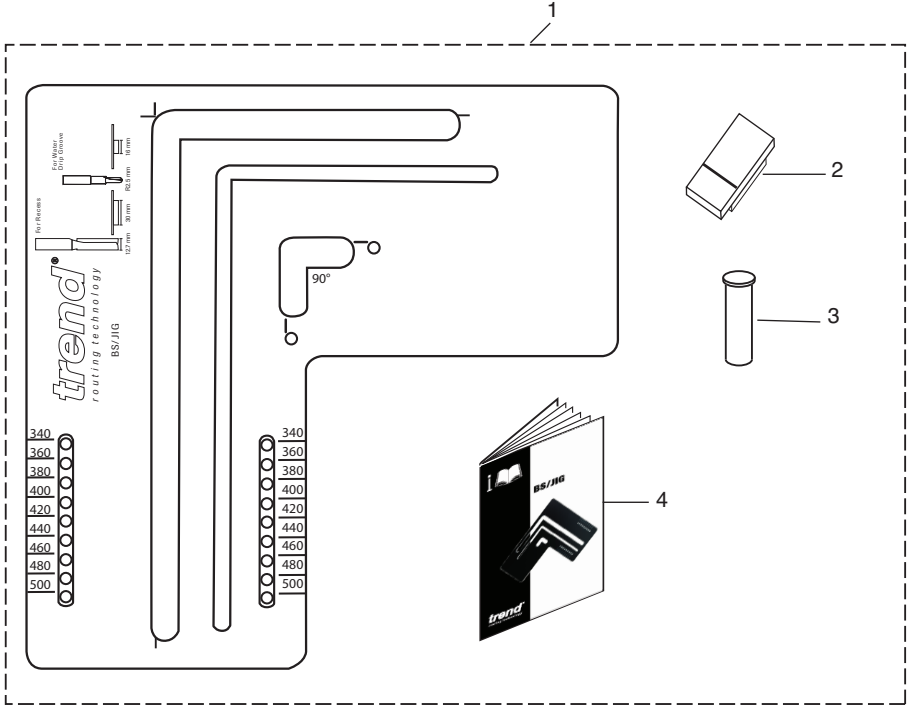

BS/JIG SPARE PARTS DIAGRAM

v1.0 03/2011

Please use only Trend original spare parts.

DG/JIG - SPARE PARTS LIST			v1.0 03/2011
No.	Qty.	Desc.	Ref.
1	1	Belfast Sink Jig	BS/JIG
2	1	Sliding Datum Block	WP-BS/01
3	1	BSJ/PIN/4 (Pack of Four)	BSJ/PIN/4
4	1	Manual	MANU/BS