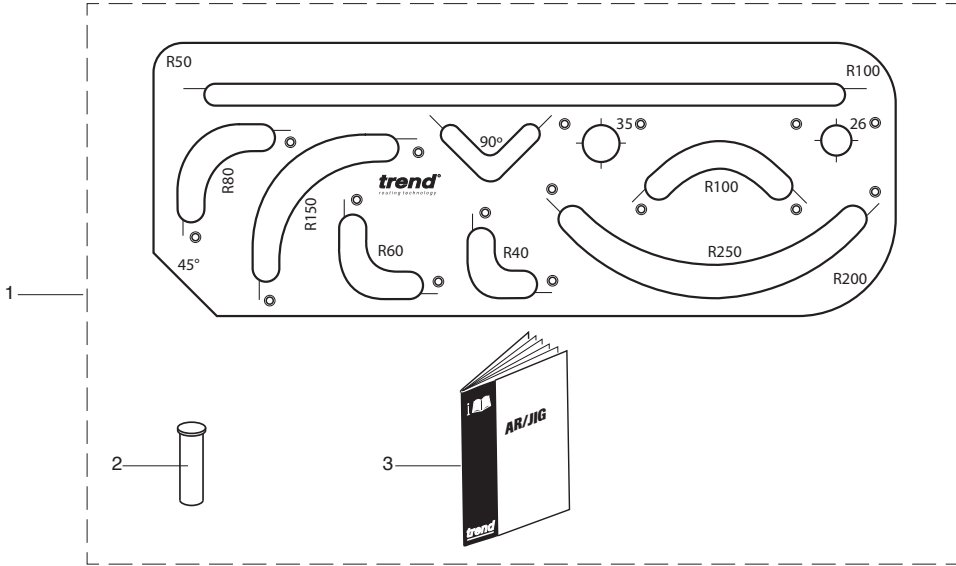

AR/JIG - SPARE PARTS DIAGRAM

v1.0 03/2014

Please use only Trend original spare parts.

AR/JIG - SPARE PARTS LIST			v1.0 03/2014
No.	Qty.	Desc.	Ref.
1	1	AR/JIG	AR/JIG
2	1	Pin 10mm Plastic (Pack of 4)	KWJ/PIN/4
3	1	Manual	MANU/AR