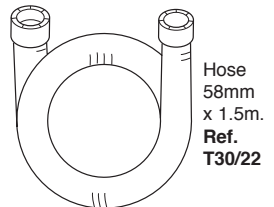

Nylon pre-filter for fine dust and wet & dry use. Use with 0.3 micron cartridge filter.
Ref. T30/3

0.3 micron cartridge filter for fine dust. Use with nylon pre-filter.
Ref. T30/5

7 micron replacement cartridge filter
Ref. T30/6

No foam filter to prevent foaming when used for wet use.
Ref. T30/4

Furniture Brush
Ref. T30/20

Hose adaptor joint 57/58mm to 36mm
Ref. T30/21

Hose 58mm x 1.5m.
Ref. T30/22