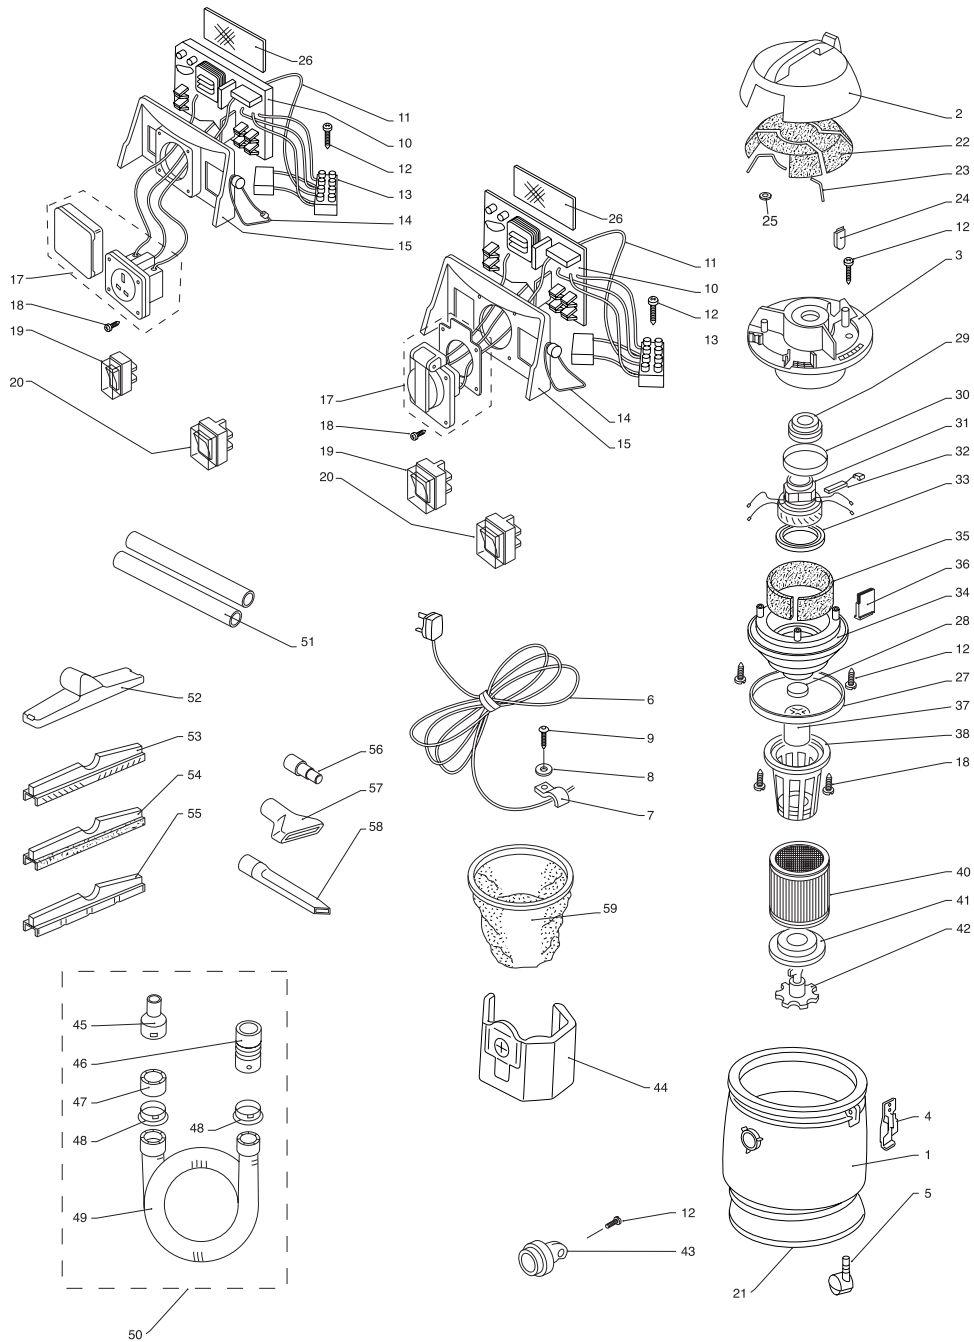

T30 - SPARE PARTS DIAGRAM

v4.1 04/2013

Please use only Trend original spare parts.

T30 - SPARE PARTS LIST			v4.1 04/2013
No.	Qty.	Desc.	Ref.
1	1	Container Housing	WP-T30/001
2	1	Motor Cover	WP-T30/002
3	1	Motor Housing	WP-T30/003
4	2	Container Clip	WP-T30/004
5	5	Castor	WP-T30/005
6	1	3 Core Cable with Plug 230V UK	WP-T30/006
	1	2 Core Cable with Plug 230V EURO	WP-T30EUR/006
	1	3 Core Cable with Plug 110V UK	WP-T30L/006
7	1	Cable Clip	WP-T30/007
8	1	Washer 5.2mm x 11mm x 1.0mm	WP-T30/008
9	1	Screw Self Tapping Pan 4.8mm x 19mm Pozi	WP-T30/009
10	1	Circuit Board with Leads 230V UK & EURO	WP-T30A/010
	1	Circuit Board with Leads 110V UK	WP-T30AL/010
11	1	Lead Earth (yellow/green x 115mm)	WP-T30A/011
12	15	Screw Self Tapping Pan 3.5mm x 19mm Pozi	WP-T30/012
13	1	Cable Block UK	WP-T30/013
	1	Cable Block EURO	WP-T30EUR/013
14	1	Circuit Board Band	WP-T30/014
15	1	Switch Cover Plate 230V UK	WP-T30A/015
	1	Switch Cover Plate 230V EURO & 110V UK	WP-T30EUR/015
16	-	-	-
17	1	Auto Start Socket 230V UK Plug & Cover	WP-T30A/017
	1	Auto Start Socket & Plate 230V EURO Plug & Cover	WP-T30EUR/017
	1	Auto Start Socket & Plate 110V UK Plug	WP-T30AL/017
18	7	Screw Self Tapping Csk 3.5mm x 17mm Pozi	WP-T30/018
19	1	Switch Autostart AM 230V UK	WP-T30A/019
	1	Switch Autostart AM 230V EURO	WP-T30EUR/019
	1	Switch Autostart AM 110V UK	WP-T30AL/019
20	1	Switch On-Off 230V UK & EURO	WP-T30/020
	1	Switch On-Off 110V UK	WP-T30L/020
21	1	Rubber Bumper	WP-T30/021
22	1	Foam Baffle Set Upper Housing	WP-T30/022
23	1	Rubber Seal Set	WP-T30/023
24	1	Rubber Grommet Plug	WP-T30/024
25	4	Push-on Fastner 5mm Shaft	WP-T30/025
26	1	Foam Baffle for Switch	WP-T30/026
27	1	Neoprene Seal	WP-T30/027
28	1	Foam Filter for Motor	WP-T30/028
29	1	Rubber Seal for Motor Small	WP-T30/029
30	1	Rubber Gasket for Housing/Motor	WP-T30/030
31	1	Motor Assembly c/w Leads 230V	WP-T30/031
	1	Motor Assembly c/w Leads 110V UK	WP-T30L/031
32	1	Carbon brush 230V (1 pair)	WP-T30/032
	1	Carbon brush 110V (1 pair) UK	WP-T30L/032
33	1	Rubber Gasket for Motor Large	WP-T30/033
34	1	Lower Motor Housing	WP-T30/034
35	1	Foam Baffle Lower Housing	WP-T30/035
36	1	Rubber Grommet External	WP-T30/036
37	1	Float	WP-T30/037
38	1	Float Cage	WP-T30/038